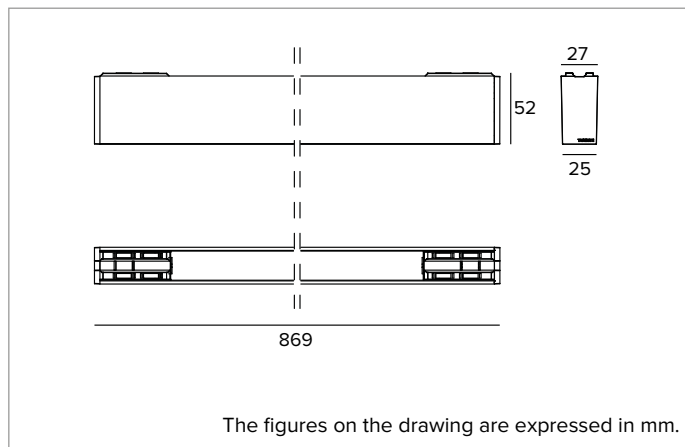

SOURCE

LED Engine made of linear LED boards Ra90.

Energy efficiency class: E

Nominal power: 18W

Nominal flux: 2244lm

Colour rendering index: 90

Rf: 90.3

Rg: 100.4

CCT nominal: 3500K

SDCM: 3

Lifetime (L80/B10): >50000h tq +25°C

ILLUMINOTECHNICAL CHARACTERISTICS

Diffused light: white highly reflective MCPET reflector and opaline polycarbonate Louver screen.

Emission: OPAL

Optical efficiency: 64%

Fixture flux: 1427lm

Luminous efficacy: 72lm/W

Photobiological safety: Compliant with RG1 low risk group

MECHANICAL CHARACTERISTICS

Black painted extruded aluminium body. L=869mm

Colour and finish: Deep black

Dimensions: L=869mm

Weight: 0.83Kg

Version: DIGITAL DIMMING

Degree of protection: IP20

ELECTRICAL CHARACTERISTICS

Fixture Power: 20W

Power supply: 48Vdc

Insulation Class: CLASS 3

Class F: YES

Ambient temperature: 0°C / +25°C

INSTALLATION

Extremely rapid, versatile and simple mechanical and electrical coupling system using magnets which support the fixture on the Power Track and feed power inside the fixture on all versions.

NOTES

Digital Dimming version. 110-277Vac version available on request.

WARRANTY

5 years.

WARNING

Luminaire designed for disposal/recycling at end-of-life. Replaceable (LED only) light source by a professional. Replaceable control gear by a professional.

Due to the technological evolution of the electronic components, the data provided may be updated, and as such, confirmation must be requested during the order process.

Luminous flux and power supply have +/-10% tolerances with respect to the indicated value. tq +25°C (CIE 121).

We reserve the right to make technical changes.

Targetti Sankey S.r.l.
Via Pratese, 164
50145 Firenze - Italy
Tel: +39 055 37911
targetti.com
targetti@targetti.com

CCIAA Firenze
Share Capital:
€ 500.000,00
VAT N. (IT):
01537660480
R.E.A: FI-275656

TARGETTI